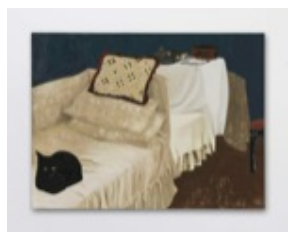

**Mamma Andersson**  
*Lore*, 2014  
Oil on panel  
37 3/8 x 26 x 3/8 inches  
95 x 66 x 0.8 cm  
ANDMA0184

**Mamma Andersson**  
*Ceremony*, 2014  
Oil on panel  
43 1/4 x 38 3/8 x 3/8 inches  
109.8 x 97.5 x 0.8 cm  
ANDMA0176

**Mamma Andersson**  
*Garderobe*, 2014  
Oil on panel  
49 1/4 x 59 x 7/8 inches  
125 x 149.9 x 2.2 cm  
ANDMA0180

**Mamma Andersson**  
*Deadheads*, 2014  
Oil on panel  
39 3/8 x 49 1/4 x 7/8 inches  
100 x 125 x 2.2 cm  
ANDMA0189