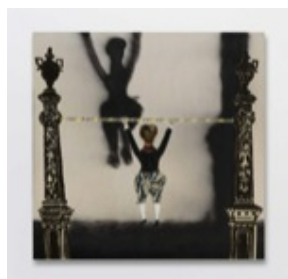

Mamma Andersson
Hangman, 2014
Oil on panel
49 1/4 x 49 1/4 x 3/4 inches
125 x 125 x 1.9 cm
ANDMA0181