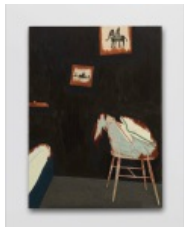

**Mamma Andersson: Behind the Curtain**  
**525 & 519 West 19th Street, New York**  
**January 8 - February 14, 2015**

525 Front Gallery

**Mamma Andersson**  
*Mimicry*, 2014  
Oil on panel  
49 1/4 x 39 3/8 x 7/8 inches  
125 x 100 x 2.2 cm  
ANDMA0188

**Mamma Andersson**  
*Behind the Curtain*, 2014  
Oil on panel  
48 x 65 5/8 x 1/4 inches  
121.9 x 166.7 x 0.6 cm  
ANDMA0174

**Mamma Andersson**  
*Stays*, 2014  
Oil on panel  
39 1/2 x 56 3/8 x 1/4 inches  
100.3 x 143 x 0.6 cm  
ANDMA0190