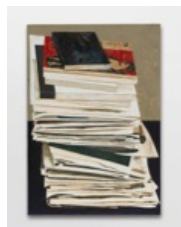

**Mamma Andersson**  
*Behind the Curtain*, 2014  
Oil on panel  
48 x 65 5/8 x 1/4 inches  
121.9 x 166.7 x 0.6 cm  
ANDMA0174

**Mamma Andersson**  
*Stays*, 2014  
Oil on panel  
39 1/2 x 56 3/8 x 1/4 inches  
100.3 x 143 x 0.6 cm  
ANDMA0190

**Mamma Andersson**  
*Burden*, 2014  
Oil on panel  
44 3/4 x 33 1/8 x 3/8 inches  
113.7 x 84 x 0.8 cm  
ANDMA0178

525 Back Gallery

**Mamma Andersson**  
*The Uninvited*, 2014  
Oil on panel  
43 5/8 x 65 5/8 x 3/8 inches  
110.8 x 166.7 x 1 cm  
ANDMA0185