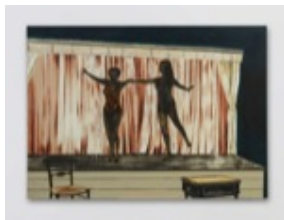

**Mamma Andersson: Behind the Curtain**  
**525 & 519 West 19th Street, New York**  
**January 8 - February 14, 2015**

525 Front Gallery

**Mamma Andersson**  
*Mimicry*, 2014  
Oil on panel  
49 1/4 x 39 3/8 x 7/8 inches  
125 x 100 x 2.2 cm  
ANDMA0188

**Mamma Andersson**  
*Behind the Curtain*, 2014  
Oil on panel  
48 x 65 5/8 x 1/4 inches  
121.9 x 166.7 x 0.6 cm  
ANDMA0174

**Mamma Andersson**  
*Stays*, 2014  
Oil on panel  
39 1/2 x 56 3/8 x 1/4 inches  
100.3 x 143 x 0.6 cm  
ANDMA0190

**Mamma Andersson**  
*Burden*, 2014  
Oil on panel  
44 3/4 x 33 1/8 x 3/8 inches  
113.7 x 84 x 0.8 cm  
ANDMA0178

525 Back Gallery

**Mamma Andersson**  
*The Uninvited*, 2014  
Oil on panel  
43 5/8 x 65 5/8 x 3/8 inches  
110.8 x 166.7 x 1 cm  
ANDMA0185