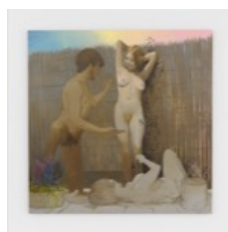

Lisa Yuskavage
The Art Students, 2017
Oil and charcoal on linen
80 x 80 1/8 inches
203.2 x 203.5 cm
Signed and dated verso
YUSLI0845