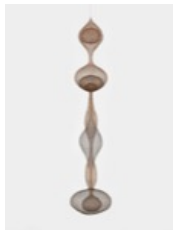

Ruth Asawa

Untitled (S.563, Hanging Six Lobed Form with Two Interior Spheres), 1956

Hanging sculpture—enameled copper and iron wire

87 x 18 x 18 inches

221 x 45.7 x 45.7 cm

ASARU0054