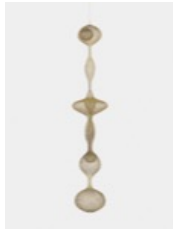

Ruth Asawa

Untitled (S.693, Hanging Six Lobed, Two-Part, Complex Form within a Form with One Suspended Sphere in the Top Lobe), c. 1956

Hanging sculpture—brass and iron wire

72 1/4 x 15 x 15 inches

183.5 x 38.1 x 38.1 cm

ASARU0006