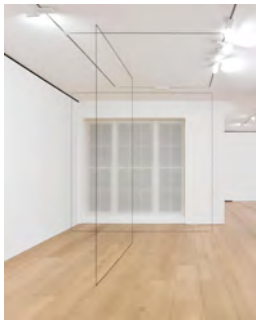

Fred Sandback

Untitled (Sculptural Study, Two-part Standing Construction), ca. 1978/2007

Black acrylic yarn

Situational: spatial relationships established by the artist; overall dimensions vary with each installation

Letter of Authenticity

Estate of Fred Sandback No. 2574

SANFR0425