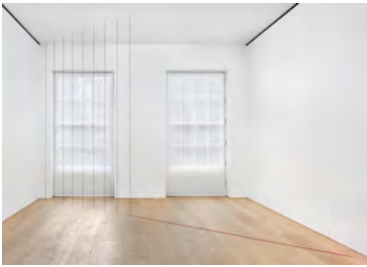

FRED SANDBACK

10 January - 16 February 2013

Ground Floor

Clockwise (from left to right):

Fred Sandback

Untitled (Sculptural Study, Cornered Construction), 1984/2012

Cherry red and black acrylic yarn

Situational: spatial relationships established by the artist; overall dimensions vary with each installation