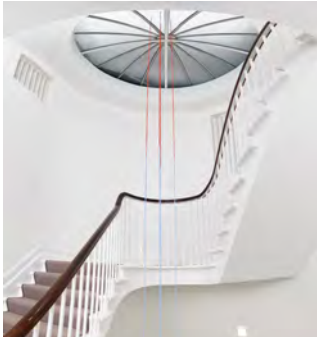

Stairway

Fred Sandback
Untitled (Four-part Vertical Construction), 1988
Light blue and red-brown acrylic yarn
Situational: spatial relationships established by the artist; overall dimensions vary with each installation
Letter of Authenticity
Estate of Fred Sandback No. 2354
SANFR0385

First Floor

Clockwise (from left to right):