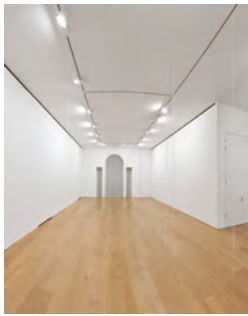

Fred Sandback
Untitled (Sculptural Study, Thirteen-part Vertical Construction),
1985/2013
White acrylic yarn
Situational: spatial relationships established by the artist; overall
dimensions vary with each installation
Letter of Authenticity
Estate of Fred Sandback No. 2206
SANFR0422