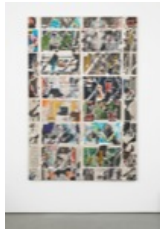

Nikolas Gambaroff

Untitled, 2013

Newsprint and acrylic on linen

84 x 56 1/8 inches

213.4 x 142.6 cm

Signed and dated verso

GAMNI0001

Oscar Tuazon

Headache Rack, 2013

Utility trailer, aluminum, and steel

92 1/2 x 169 x 75 3/4 inches

235 x 429.3 x 192.4 cm

Certificate of Authenticity

TUAOS0001

Oscar Murillo

yuka chips, 2013

Oil stick, oil paint, concrete dye, and dirt on canvas

134 1/2 x 138 inches

341.6 x 350.5 cm

MUROS0002

Lynette Yiadom Boakye

Divining In The Dark, 2013

Oil on canvas

55 1/8 x 51 1/8 inches

140 x 130 cm

Signed, titled, and dated verso

BOALY0001

Franz West

Untitled (Pink, Red, Turquoise), 2004

Papier-mâché, gauze, plaster, paint, and chain metal stand
on artist's plywood table

Papier-mâché element: 52 3/8 x 25 3/16 x 25 3/16 inches

133 x 64 x 64 cm

Artist's table: 28 x 40 x 40 inches

71.1 x 101.6 x 101.6 cm

WESFR1083Z