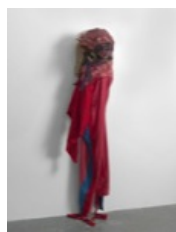

Spartacus Chetwynd

Gatekeeper (Red Dragon), 2011

Paper, latex, plastic, and fabric

76 x 11 x 18 inches

193 x 27.9 x 45.7 cm

CHESP0003