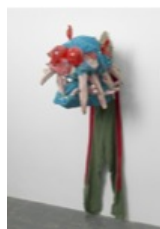

142 1/2 x 110 1/2 inches

361.9 x 280.7 cm

Certificate of Authenticity

MUROS0001

**Spartacus Chetwynd**

*Gatekeeper (Red Dragon)*, 2011

Paper, latex, plastic, and fabric

76 x 11 x 18 inches

193 x 27.9 x 45.7 cm

CHESP0003

**Spartacus Chetwynd**

*Gatekeeper (Blue Head)*, 2011

Paper, latex, plastic, and fabric

75 3/4 x 22 1/2 x 37 inches

192.4 x 57.2 x 94 cm

CHESP0001