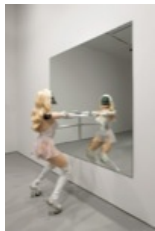

Back Gallery

Jordan Wolfson

Raspberry Poser, 2012

Projected video animation, 13:54 min (loop), color, sound

Dimensions vary with installation

Edition 4 of 5, 2 AP

Certificate of Authenticity

WOLJO0016

West Gallery: By Reservation Only—Please book appointments by calling +1 212 727 2070 beginning Tuesday, March 11

Jordan Wolfson

(Female figure), 2014

Mixed media

Overall: 90 1/2 x 72 x 29 inches

229.9 x 182.9 x 73.7 cm