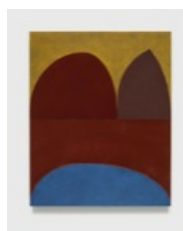

Overall: 108 x 87 3/8 x 1 1/2 inches

274.3 x 221.9 x 3.8 cm

Each panel: 54 x 87 3/8 x 1 1/2 inches

137.2 x 221.9 x 3.8 cm

Signed and titled verso

FRESU0282

525 / 533 Middle Gallery

Suzan Frecon