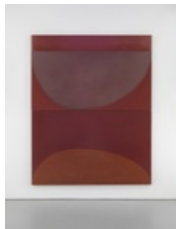

525 Back Gallery

Suzan Frecon
DUST, 2014
Oil on linen
Two panels
Overall: 108 x 87 3/8 x 1 1/2 inches
274.3 x 221.9 x 3.8 cm
Each panel: 54 x 87 3/8 x 1 1/2 inches
137.2 x 221.9 x 3.8 cm
Signed and titled verso
FRESU0289