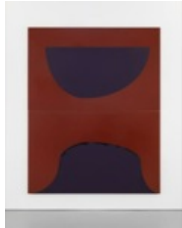

Suzan Frecon
oil paintings and sun
February 19 - March 28, 2015

525 Front Gallery

Suzan Frecon
earth takes its guidelines, 2014
Oil on linen
Two panels
Overall: 108 x 87 3/8 x 1 1/2 inches
274.3 x 221.9 x 3.8 cm
Each panel: 54 x 87 3/8 x 1 1/2 inches
137.2 x 221.9 x 3.8 cm
Signed and titled verso
FRESU0287

Suzan Frecon
four directions, 2005
Oil on linen
Horizontal orientation: 54 x 87 3/8 x 1 1/2 inches
137.2 x 221.9 x 3.8 cm
Vertical orientation: 87 3/8 x 54 x 1 1/2 inches
221.9 x 137.2 x 3.8 cm
Signed and titled verso
FRESU0019