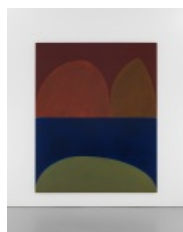

Suzan Frecon

book of paint, 2015

Oil on linen

Two panels

Overall: 108 x 87 3/8 x 1 1/2 inches

274.3 x 221.9 x 3.8 cm

Each panel: 54 x 87 3/8 x 1 1/2 inches

137.2 x 221.9 x 3.8 cm

Signed and titled verso

FRESU0288