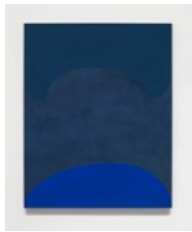

dark red cathedral (tre), 2014

Oil on panel

29 5/8 x 24 x 1 1/2 inches

75.2 x 61 x 3.8 cm

Signed and titled verso

FRESU0284

Suzan Frecon

lapis ordering adjacent blues, 2014