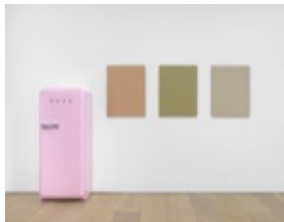

Sherrie Levine
537 West 20th Street, 2nd Floor
February 24 - April 2, 2016

Reception

Sherrie Levine
Yellow Moonlight After Man Ray: API, 2016
Oil on plywood
Framed: 21 x 17 x 1 5/8 inches
53.3 x 43.2 x 4.1 cm
Panel: 20 x 16 x 1/2 inches
50.8 x 40.6 x 1.3 cm
Signed verso
LEVSH0145

Main Gallery

Sherrie Levine
Pink SMEG Refrigerator and Renoir Nudes, 2016
Three (3) oil on mahogany paintings and one (1) SMEG
FAB28UBLR1 50s Retro Style refrigerator
Overall dimensions: 70 x 111 x 27 1/2 inches
177.8 x 281.9 x 69.9 cm
Painting 1: 28 x 21 x 1 inches
71.1 x 53.3 x 2.5 cm
Painting 2: 28 x 21 x 1 inches
71.1 x 53.3 x 2.5 cm
Painting 3: 28 x 21 x 1 inches
71.1 x 53.3 x 2.5 cm
Refrigerator: 57 1/2 x 23 5/8 x 27 1/2 inches
146.1 x 60 x 69.9 cm
Certificate of Authenticity
LEVSH0109

Sherrie Levine

Pastel Blue SMEG Refrigerator and Renoir Nudes, 2016

Three (3) oil on mahogany paintings and one (1) SMEG
FAB28UBLR1 50s Retro Style refrigerator

Overall dimensions: 70 x 111 x 27 1/2 inches