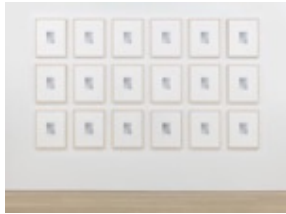

Tengu Element, 2015

Cast bronze

7 1/8 x 4 1/4 x 4 inches

18.1 x 10.8 x 10.2 cm

Edition 2 of 12, 3 AP

Inscribed "LV 2/12" verso

LEVSH0104

Sherrie Levine
Tengu Element, 2015
Cast bronze
7 1/8 x 4 1/4 x 4 inches
18.1 x 10.8 x 10.2 cm
Edition 3 of 12, 3 AP
Inscribed "LV 3/12" verso
LEVSH0104

Sherrie Levine
Tengu Element, 2015
Cast bronze
7 1/8 x 4 1/4 x 4 inches
18.1 x 10.8 x 10.2 cm
Edition 4 of 12, 3 AP
Inscribed "LV 4/12" verso
LEVSH0104

Sherrie Levine
After Duchamp 3: 50cc of Paris Air, 2012
Eighteen (18) postcards
Overall dimensions:
70 3/4 x 120 1/2 x 1 inches
179.7 x 306.1 x 2.5 cm
Framed, each:
20 5/8 x 16 5/8 x 1 inches
52.4 x 42.2 x 2.5 cm
Postcard, each: 6 x 4 1/4 inches
15.2 x 10.8 cm
Signed, titled, and dated verso
LEVSH0100