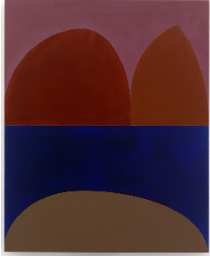

Suzan Frecon
cathedral series, variation 5, 2009
Oil on wood panel
29 5/8 x 24 x 1 1/2 inches
75.2 x 61 x 3.8 cm
Signed, titled, and dated verso
FRESU0059