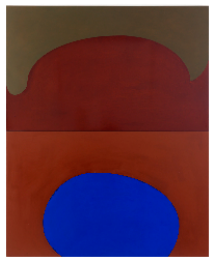

525/533 Hallway

Suzan Frecon
composition in four colors 1, 2009
Oil on linen
2 panels
Overall: 108 x 87 3/8 x 1 1/2 inches
274.3 x 221.9 x 3.8 cm
Each: 54 x 87 3/8 x 1 1/2 inches
137.2 x 221.9 x 3.8 cm
Signed, titled, and dated verso
FRESU0051