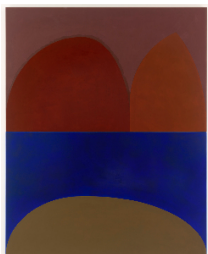

2 panels

Overall: 108 x 87 3/8 x 1 1/2 inches

274.3 x 221.9 x 3.8 cm

Each panel: 54 x 87 3/8 x 1 1/2 inches

137.2 x 221.9 x 3.8 cm

Signed, titled, and dated verso

FRESU0054

Suzan Frecon

cathedral series, variation 6, 2010

Oil on linen

2 panels

Overall: 108 x 87 3/8 x 1 1/2 inches

274.3 x 221.9 x 3.8 cm

Each panel: 54 x 87 3/8 x 1 1/2 inches

137.2 x 221.9 x 3.8 cm

Signed, titled, and dated verso

FRESU0056

525 Rear Gallery (clockwise from west wall)

Suzan Frecon

*cathedral series, variation 5 (closer),
2009*

Oil on linen

2 panels

Overall: 108 x 87 3/8 x 1 1/2 inches

274.3 x 221.9 x 3.8 cm