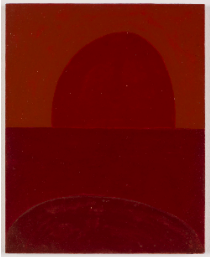

Suzan Frecon
embodiment of red, version minus 1 trial, 2006
Oil on fiberboard
9 3/4 x 7 3/4 x 3/8 inches
24.8 x 19.7 x 1 cm
Signed, titled, and dated verso
FRESU0068