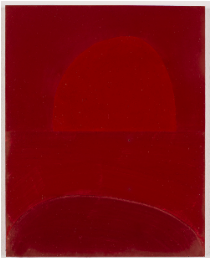

Suzan Frecon
embodiment of red, version 3 trial, 2007
Oil on fiberboard
9 3/4 x 7 3/4 x 3/8 inches
24.8 x 19.7 x 1 cm
Signed, titled, and dated verso
FRESU0067