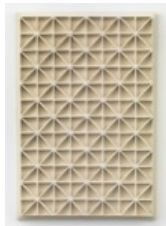

Jan Schoonhoven

Diagonalen (Diagonals), 1967

Latex paint, paper, cardboard, and wood

49 5/8 x 33 7/8 x 2 3/4 inches

126 x 86 x 7 cm

Signed, titled, dated, and inscribed verso

Irving Stenn Jr. Collection, Chicago, IL

SCHJA0034