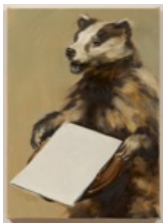

48.9 x 40.6 x 4.2 cm

Unframed: 11 7/8 x 8 7/8 inches

30.2 x 22.5 cm

Signed, dated, and titled verso

BORMI0191

First Floor | Front Gallery  
Left from Doorway

**Michaël Borremans**  
*Black Mould / Glass Ghosts*, 2015  
Oil on wood  
Framed: 21 5/8 x 25 7/8 x 1 3/4 inches  
54.7 x 65.6 x 4.4 cm  
Unframed: 14 1/4 x 18 1/2 inches  
36 x 46.8 cm  
Signed, dated, and titled verso  
BORMI0193