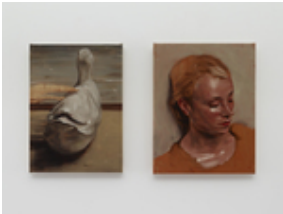

Michaël Borremans
The Devil's Dress (II), 2011
Oil on canvas
29 3/8 x 48 7/8 inches
74.5 x 124 cm
BORMI0114

Michaël Borremans
The Touch, 2011
Oil on canvas
Diptych
Left panel: 20 1/2 x 15 inches
52 x 38 cm
Right panel: 20 7/8 x 16 1/2 inches
53 x 42 cm
BORMI0116