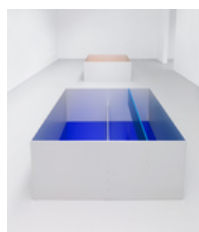

533 Front Gallery

Donald Judd
Untitled, 1989
Anodized aluminum clear and blue with blue acrylic sheet
39 3/8 x 78 3/4 x 78 3/4 inches
100 x 200 x 200 cm
(PO 89-6)
JUDDO0055