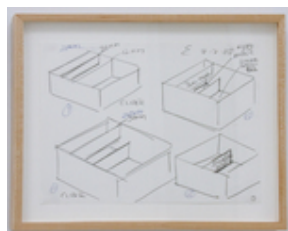

525 Back Gallery

Donald Judd
Untitled, 1989
Anodized aluminum clear
39 3/8 x 78 3/4 x 78 3/4 inches
100 x 200 x 200 cm
(PO 89-8)
JUDDO0050

Donald Judd
Untitled, 1989
Anodized aluminum clear and black with black and amber
acrylic sheets
39 3/8 x 78 3/4 x 78 3/4 inches
100 x 200 x 200 cm
(PO 89-3)
JUDDO0056

525/533 Hallway

Donald Judd
Untitled, 1988
Pencil and ballpoint pen on paper
8 1/4 x 11 5/8 inches
21 x 29.5 cm
11 x 14 1/4 x 1 1/2 inches (framed)
27.9 x 36.2 x 3.8 cm
Judd Foundation
JUDDO0057

Donald Judd
Untitled, 1988
Pencil and ballpoint pen on paper
8 1/4 x 11 5/8 inches
21 x 29.5 cm
11 x 14 1/4 x 1 1/2 inches (framed)
27.9 x 36.2 x 3.8 cm
Judd Foundation
JUDDO0058