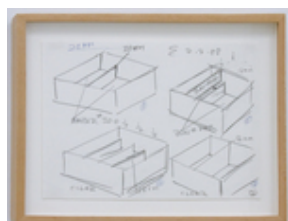

525 Back Gallery

Donald Judd
Untitled, 1989
Anodized aluminum clear
39 3/8 x 78 3/4 x 78 3/4 inches
100 x 200 x 200 cm
(PO 89-8)
JUDDO0050

Donald Judd
Untitled, 1989
Anodized aluminum clear and black with black and amber
acrylic sheets
39 3/8 x 78 3/4 x 78 3/4 inches
100 x 200 x 200 cm
(PO 89-3)
JUDDO0056

525/533 Hallway

Donald Judd
Untitled, 1988
Pencil and ballpoint pen on paper
8 1/4 x 11 5/8 inches
21 x 29.5 cm
11 x 14 1/4 x 1 1/2 inches (framed)
27.9 x 36.2 x 3.8 cm
Judd Foundation
JUDDO0057

Donald Judd
Untitled, 1988
Pencil and ballpoint pen on paper
8 1/4 x 11 5/8 inches
21 x 29.5 cm
11 x 14 1/4 x 1 1/2 inches (framed)
27.9 x 36.2 x 3.8 cm
Judd Foundation
JUDDO0058