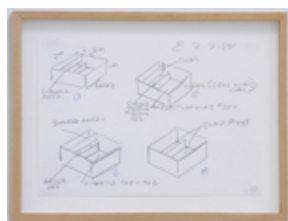

525 Back Gallery

Donald Judd
Untitled, 1989
Anodized aluminum clear
39 3/8 x 78 3/4 x 78 3/4 inches
100 x 200 x 200 cm
(PO 89-8)
JUDDO0050

Donald Judd
Untitled, 1989
Anodized aluminum clear and black with black and amber
acrylic sheets
39 3/8 x 78 3/4 x 78 3/4 inches
100 x 200 x 200 cm
(PO 89-3)
JUDDO0056

525/533 Hallway

Donald Judd
Untitled, 1988
Pencil and ballpoint pen on paper
8 1/4 x 11 5/8 inches
21 x 29.5 cm
11 x 14 1/4 x 1 1/2 inches (framed)
27.9 x 36.2 x 3.8 cm
Judd Foundation
JUDDO0057

Donald Judd
Untitled, 1988
Pencil and ballpoint pen on paper
8 1/4 x 11 5/8 inches
21 x 29.5 cm
11 x 14 1/4 x 1 1/2 inches (framed)
27.9 x 36.2 x 3.8 cm
Judd Foundation
JUDDO0058