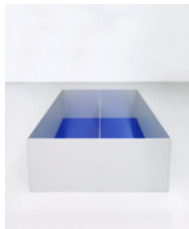

Donald Judd

Untitled, 1989

Anodized aluminum clear and black

39 3/8 x 78 3/4 x 78 3/4 inches

100 x 200 x 200 cm

(PO 89-1)

Musée d'Art Modern de Saint-Étienne Métropole, France

JUDDO0060