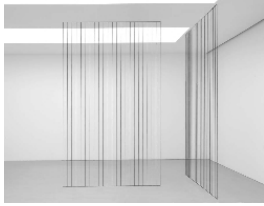

SANFR0277

**Fred Sandback**

*Untitled (Two-part Vertical Construction), 1976*

Venetian red acrylic yarn

Ceiling height x 12 x 18 inches

Ceiling height x 30.5 x 45.7 cm

SANFR0270

**Fred Sandback**

*Untitled (Sculptural Study, Two-part Vertical Construction)*, ca. 1986/2008  
Black acrylic yarn  
Dimensions vary with each installation  
SANFR0272

525-533 Gallery

**Fred Sandback**

*Untitled (Sculptural Study, Twenty-seven part Vertical Construction)*, 1985/2008  
White and yellow acrylic yarn  
Dimensions vary with each installation  
SANFR0271