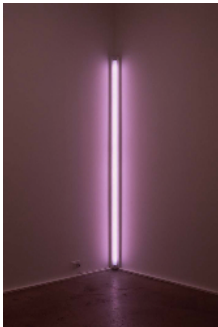

DAN FLAVIN
a primary picture
1964
Red, yellow, and blue fluorescent light
2 ft (high) x 4 ft (wide)
61 x 122 cm
Edition 2 of 3
Collection of Hermes Trust (Courtesy
Francesco Pellizzi)
FLADA0040

DAN FLAVIN
*alternate diagonals of March 2, 1964
(to Don Judd)*
1964
Daylight and cool white fluorescent
light
12 ft (long on the diagonal)
366 cm
Edition 3 of 3
Collection of Stephen Flavin
FLADA0015A

Fe, NM

FLADA0038

DAN FLAVIN

pink out of a corner (to Jasper Johns)

1963

Pink fluorescent light

8 ft (high)

244 cm