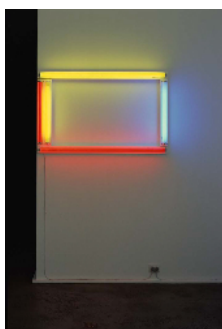

Dan Flavin: the 1964 Green Gallery exhibition
Zwirner & Wirth
March 6-May 3, 2008

DAN FLAVIN
*the diagonal of May 25, 1963 (to
Robert Rosenblum)*
1963
Cool white fluorescent light
8 ft (long on the diagonal)
244 cm
Edition 3 of 3
Private Collection
FLADA0037

DAN FLAVIN
a primary picture
1964
Red, yellow, and blue fluorescent light
2 ft (high) x 4 ft (wide)
61 x 122 cm
Edition 2 of 3
Collection of Hermes Trust (Courtesy
Francesco Pellizzi)
FLADA0040

DAN FLAVIN
*alternate diagonals of March 2, 1964
(to Don Judd)*
1964
Daylight and cool white fluorescent
light
12 ft (long on the diagonal)
366 cm
Edition 3 of 3
Collection of Stephen Flavin
FLADA0015A