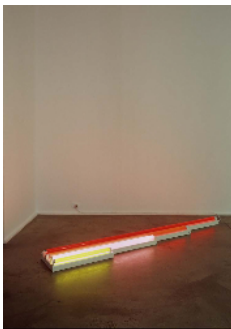

DAN FLAVIN

gold, pink and red, red

1964

Yellow, pink, and red fluorescent light

8 ft (long)

244 cm

Edition 2 of 3

Dia Art Foundation

FLADA0041